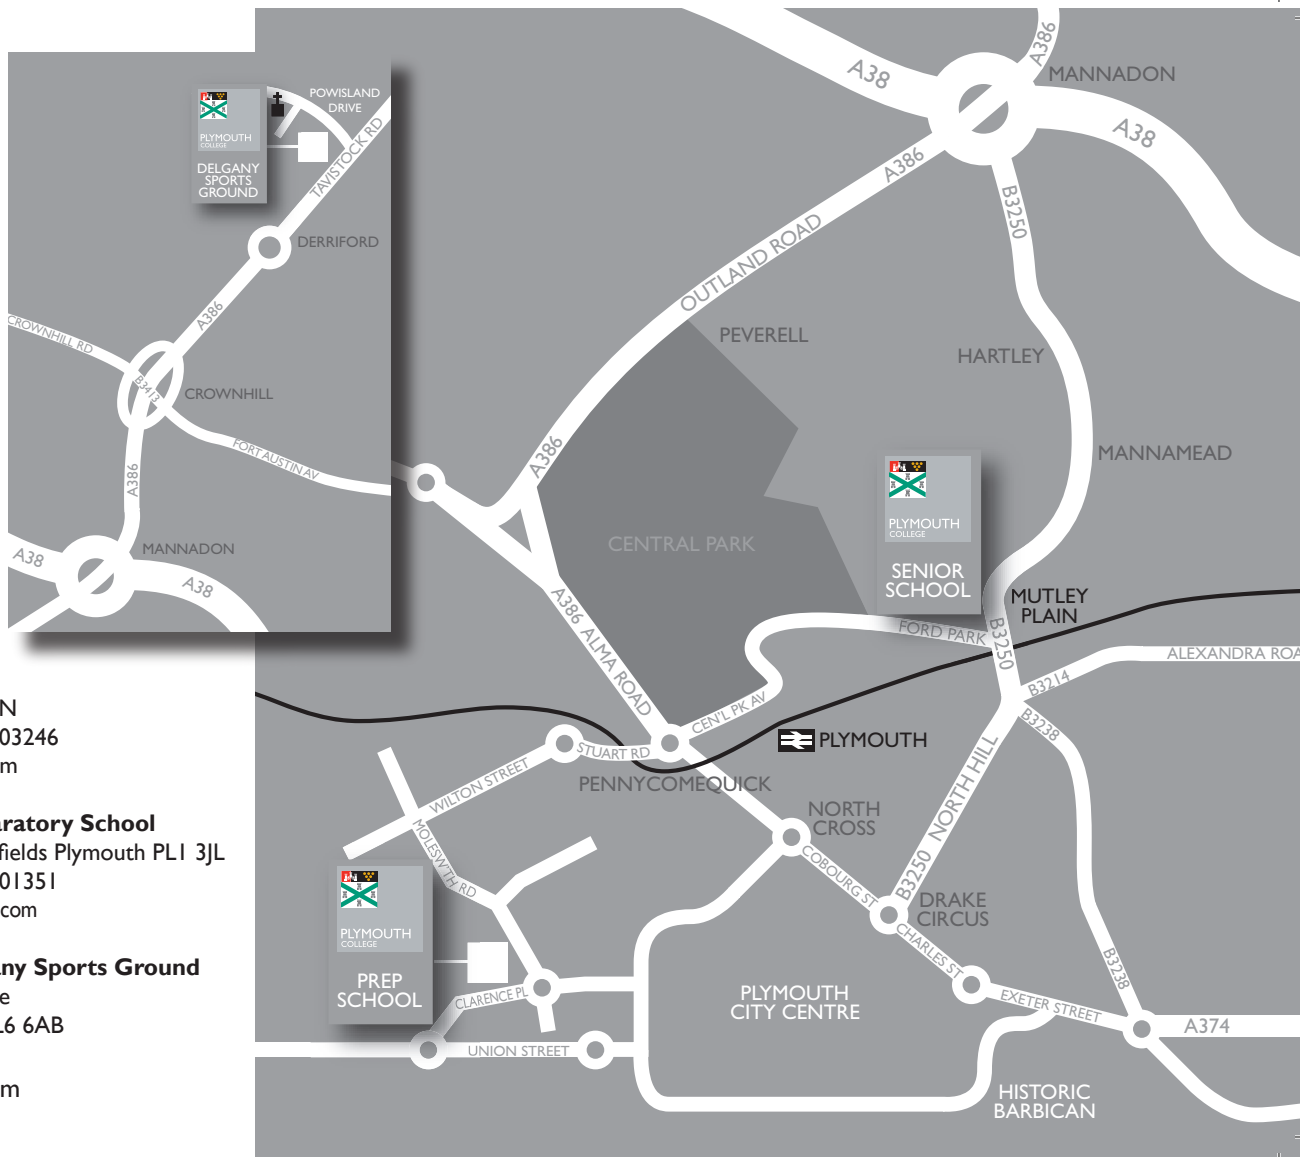

How to find us

PLYMOUTH
COLLEGE

Rail The main line station is Plymouth, only a 5 minute taxi journey away from both Schools, it has regular connections to London, Birmingham and the South West.

Air Plymouth Airport is 15 minutes from the Schools and has connecting flights to London and other UK airports.

Road For the Schools and Sports Ground, leave the A38 at the Manadon Exit, which is the junction to the A386.

Senior School Leave the A38 at the Manadon exit roundabout. Take the B3250, Mannamead Road, signposted to Mutley for 1.4 miles until reaching the Mutley Plain shopping district. Half way along Mutley Plain, turn right at the traffic lights into Ford Park Road. Plymouth College is 150 metres on your right.

Preparatory School Leave the A38 at the Manadon exit roundabout and take the A386 for the city centre. After 1.2 miles, take the slip road for city centre (A386). At the roundabout take the third exit, Stuart Road, signposted Torpoint. Follow Stuart Road, take the first exit at the mini roundabout onto Wilton Street. At the traffic lights, turn left into Molesworth Road. After 0.3 miles at the roundabout, take the third exit into Clarence Place. At the mini roundabout take the third exit into The Millfields. Report to the Security Office. Follow the road to the left, turn right at the mini roundabout and continue until you reach the School car park.

Sports Ground Leave the A38 at the Manadon exit roundabout and take the A386 for Tavistock. After 1.5 miles, at the Derriford roundabout, take the 2nd exit A386. Follow for 0.3 miles and turn left onto Powisland Drive. The pedestrian entrance to Delgany is immediately before Derriford United Reformed Church.