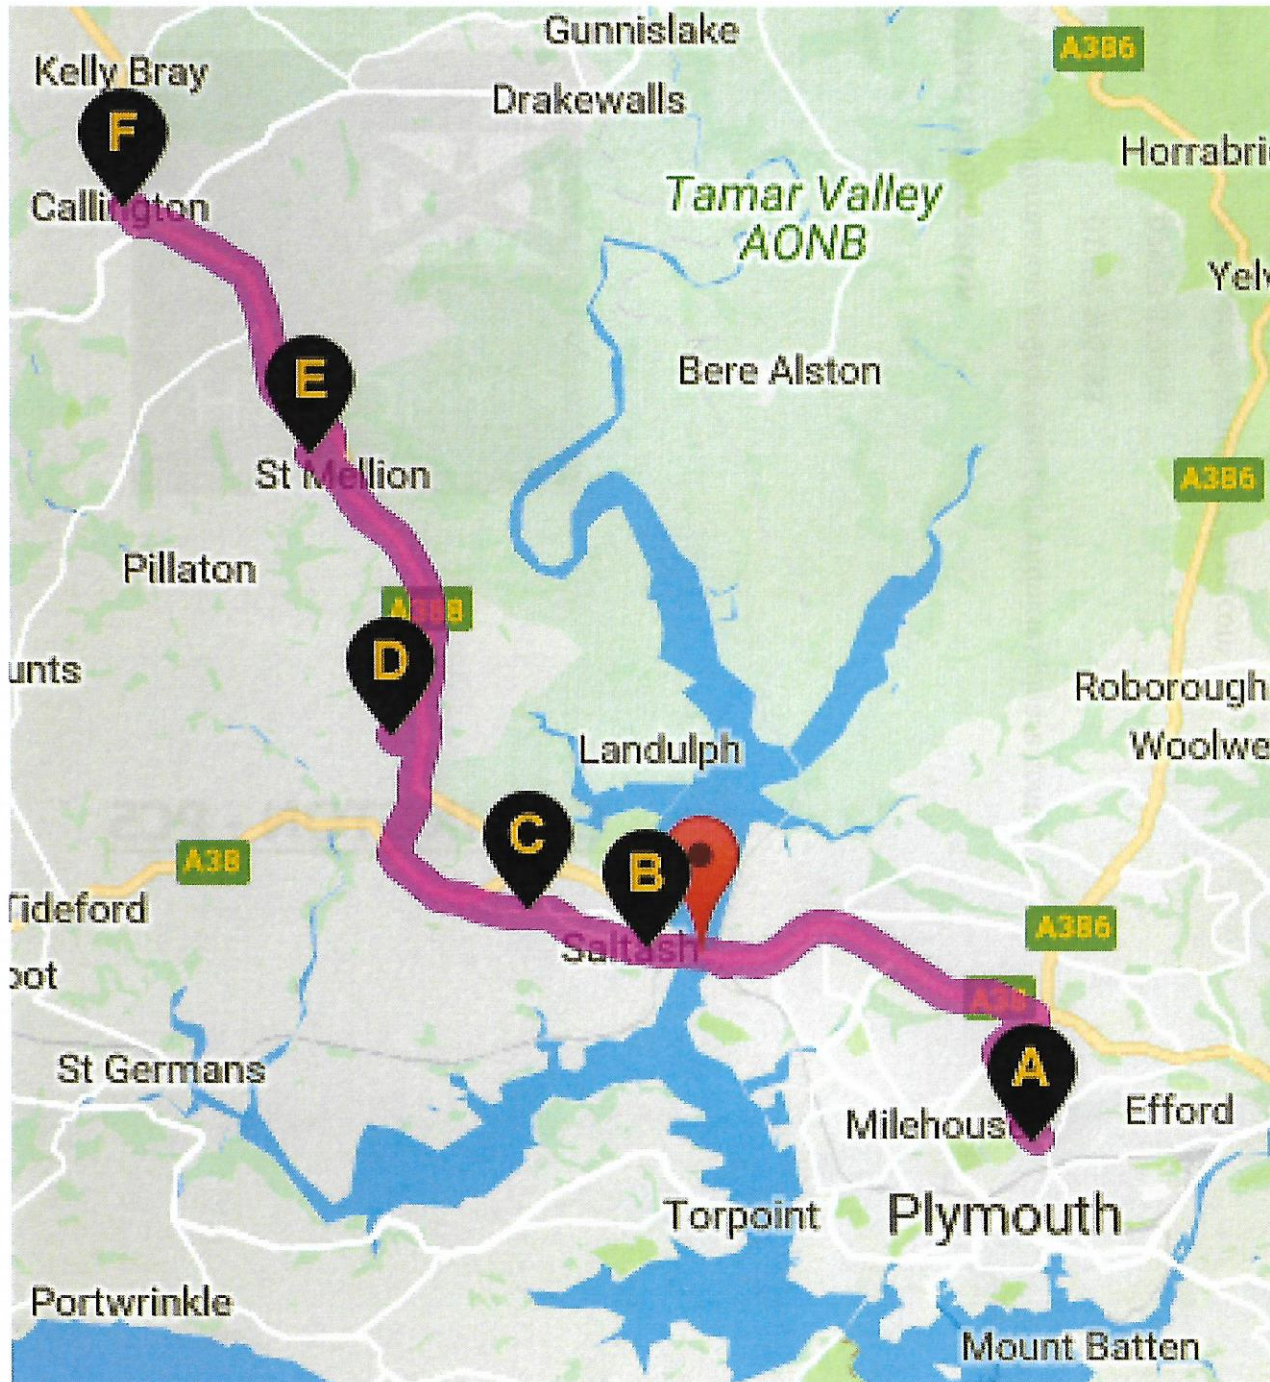

CALLINGTON - PC5

Drop off and departs from main school.

PICK UP / DROP OFF POINTS	TIMINGS	
	AM	PM
CALLINGTON NEW ROAD	7:35	6:00
ST MELLION	7:40	5:52
HATT BUS SHELTER	7:50	5:45
SALTASH PLOUGHBOY INN	8:00	5:40
SALTASH FORE STREET (BOTTOM)	8:02	5:38
PLYMOUTH COLLEGE SENIOR SCHOOL	8:15	5:15

NB. These times may be subject to change and times are dependent on traffic flow

Plymouth College bus service to and from Callington is operated by Plymouth College.