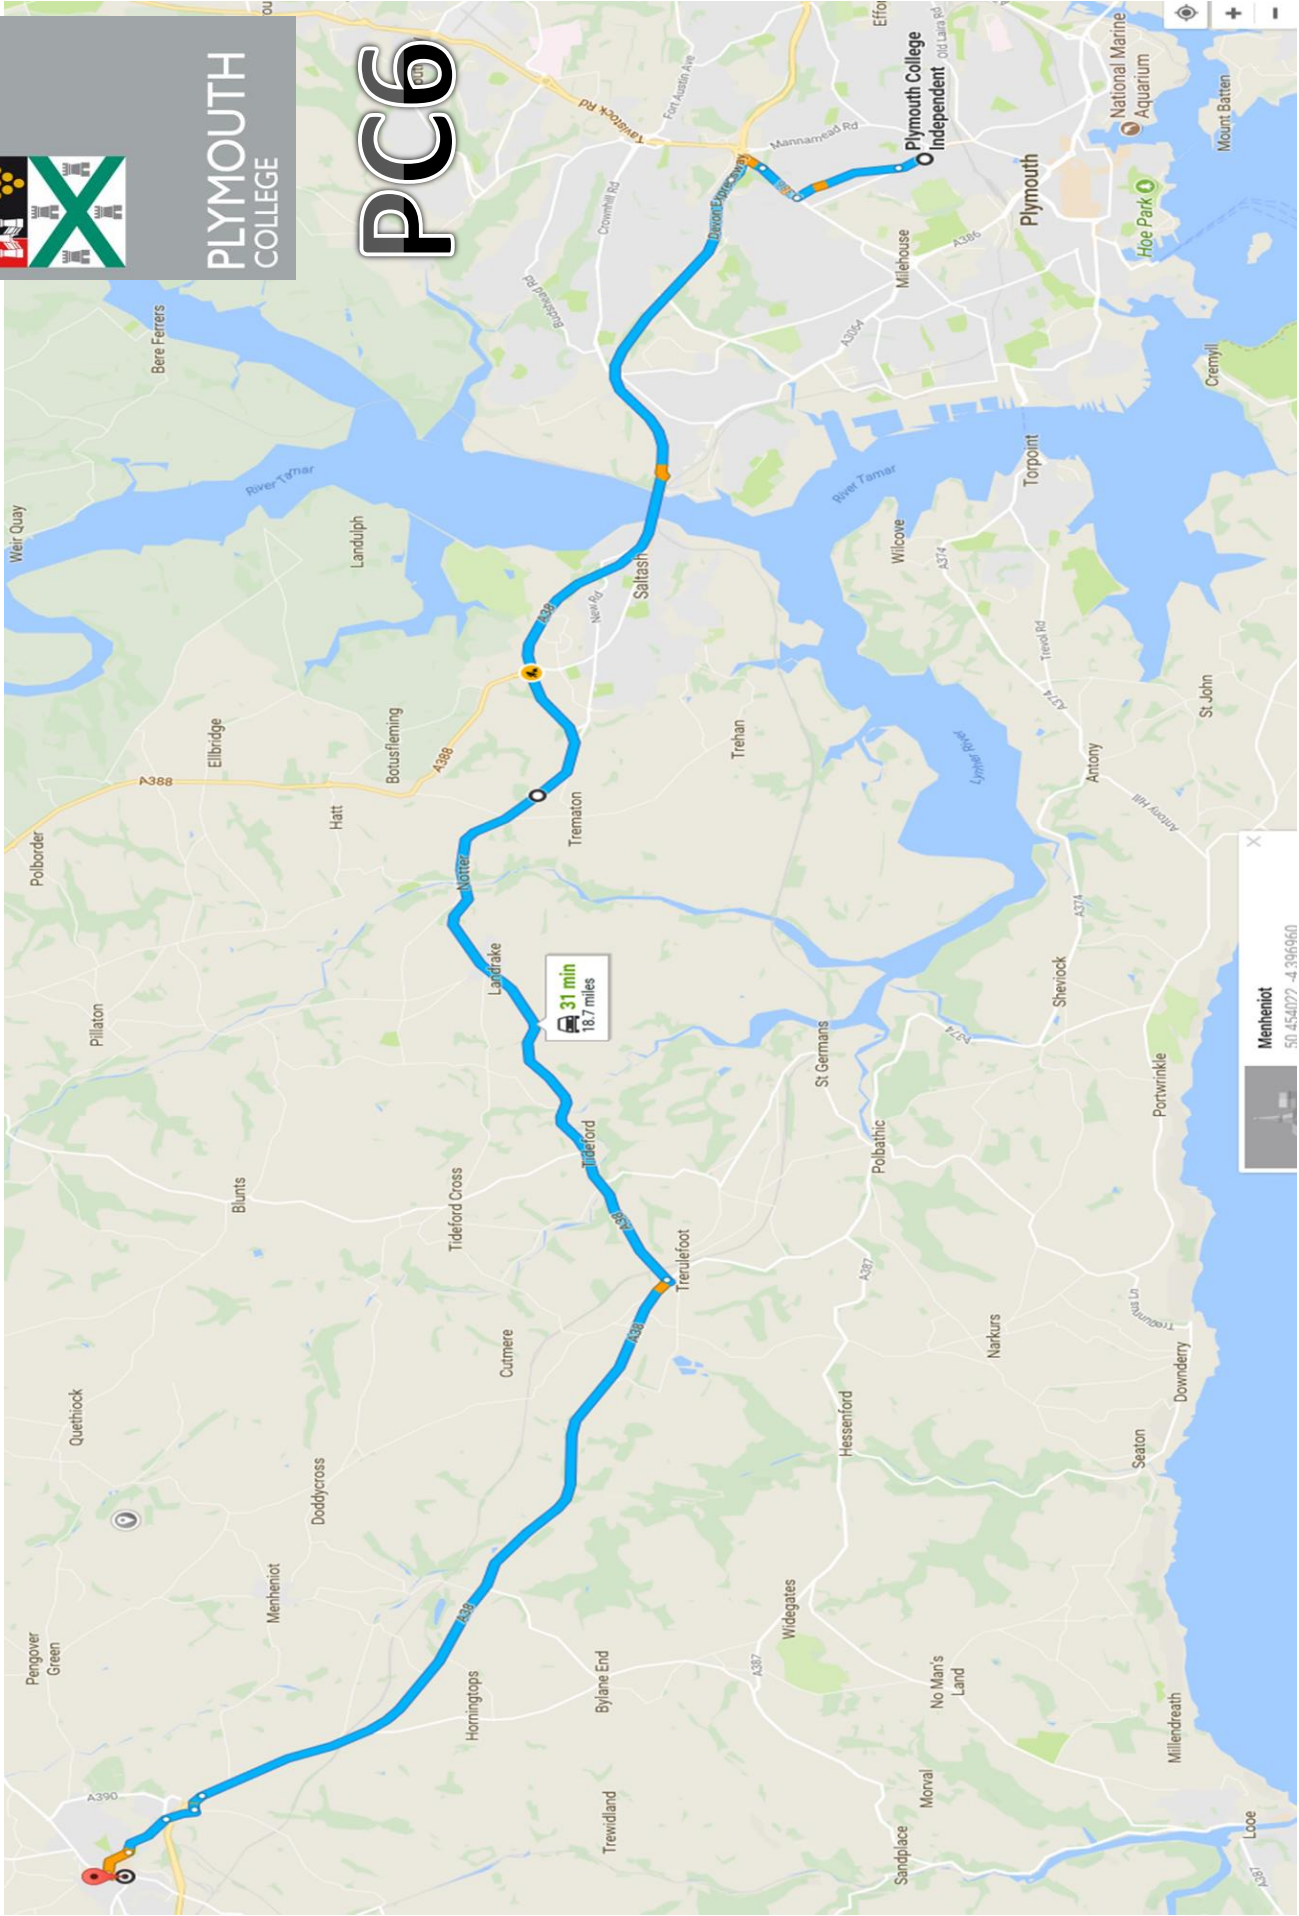

## PLYMOUTH COLLEGE

Drop off on Hyde Park Road (Senior Gates) Mornings  
Departs from Hyde Park Road in the Evenings

	TIMINGS	
	a.m.	p.m.
LISKEARD (CAR PARK AT REAR)	07:25	06:10
MENHENIOT LAY BY AT JUNCTION 38	07:35	06:05
TOP END OF DUEL CARRIAGE WAY	07:38	05:55
CARPARK NEXT TO WINDY RIDGE (on right)	07:41	05:50
LANDRAKE BUS STOP (top of the hill)	07:48	05:42
PENROSE ROAD ST BUDEAUX	07:55	05:25
PLYMOUTH COLLEGE SENIOR SCHOOL	08:15	05:15

NB. These times may be subject to change and times are dependent on traffic flow

PLYMOUTH COLLEGE

PC6

Menheniot  
50.454077 -4.396960